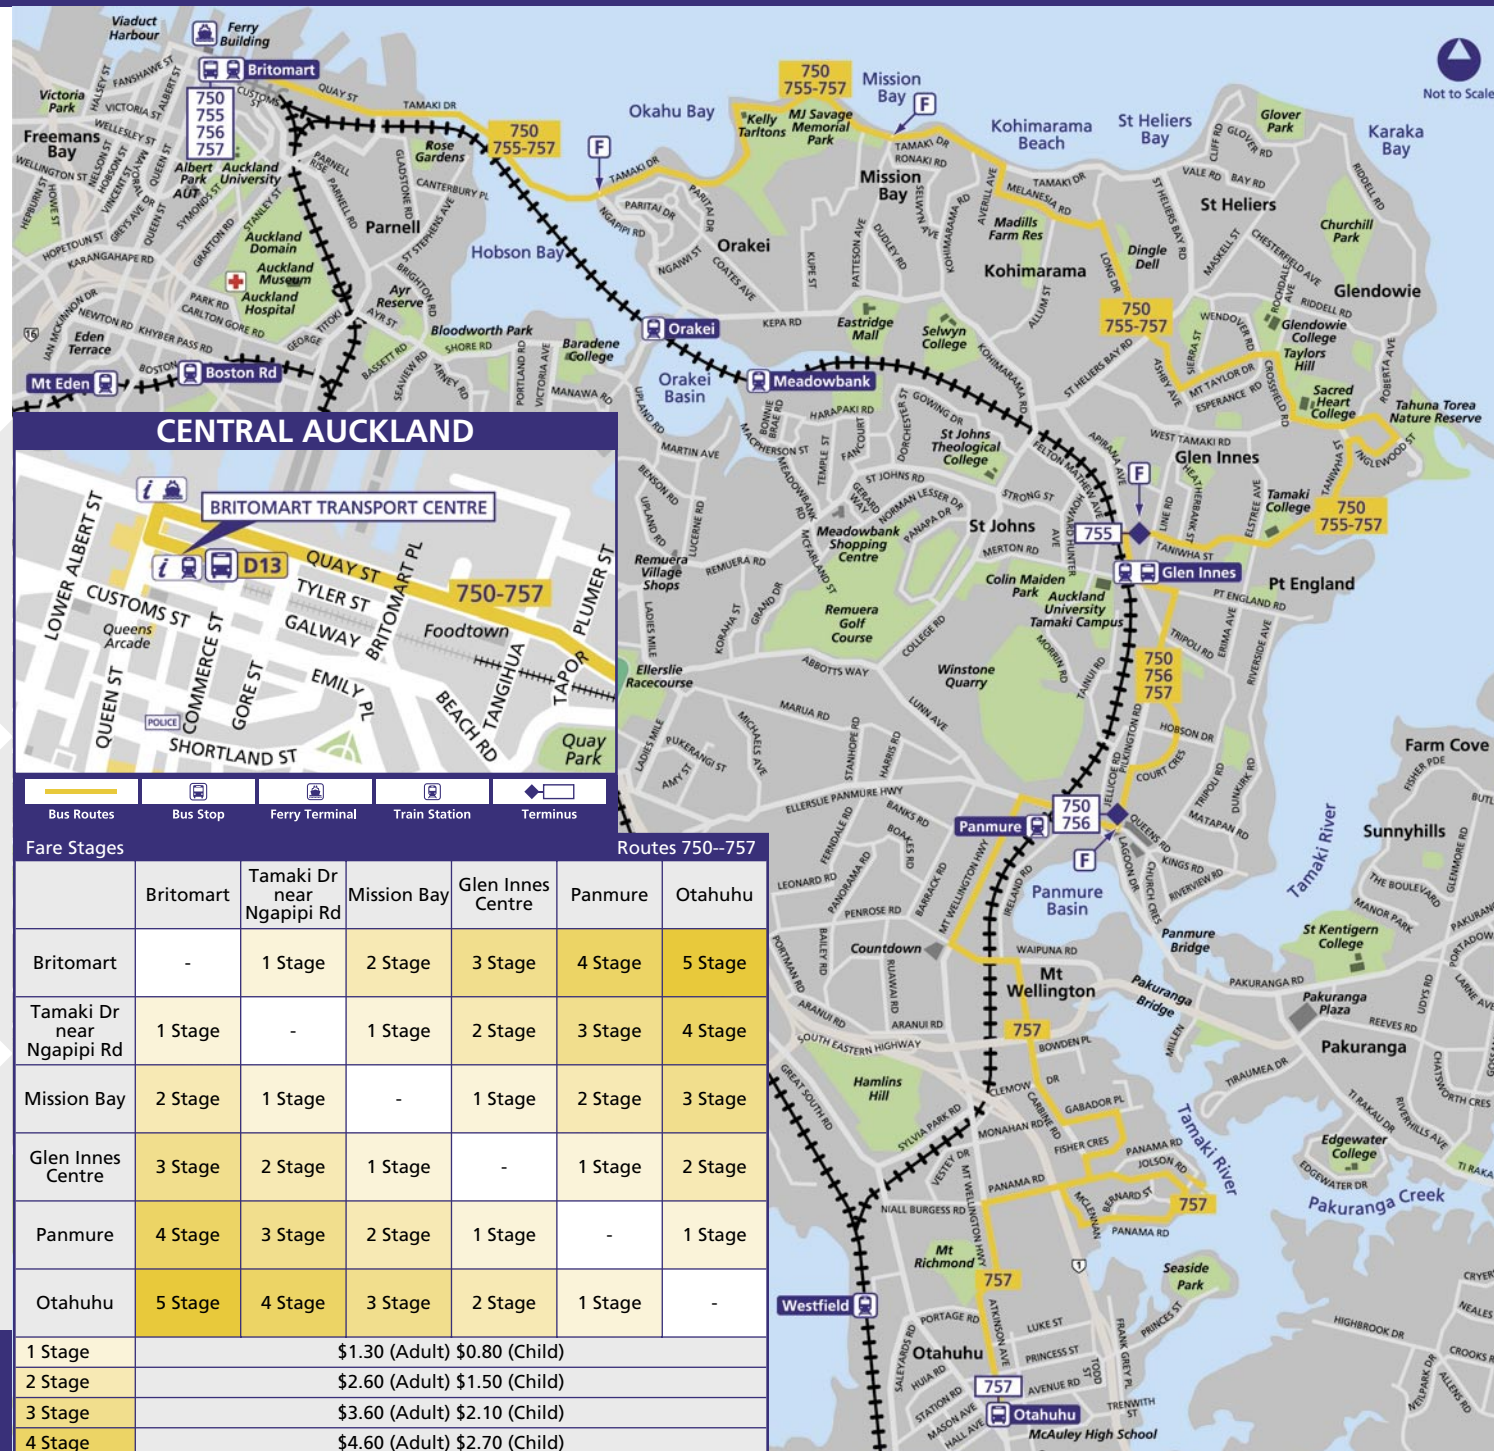

Times and fares are valid at the time of going to print and may change without notice. If you are unsure whether this information is current, call Rideline.

* If you are calling from Great Barrier, Helensville, Hibiscus Coast, Pukekohe or Warkworth local calling areas please use the Rideline toll free number 0800 10 30 80.

CENTRAL AUCKLAND						
Fare Stages						
	Britomart	Tamaki Dr near Ngapipi Rd	Mission Bay	Glen Innes Centre	Panmure	Otahuhu
Britomart	-	1 Stage	2 Stage	3 Stage	4 Stage	5 Stage
Tamaki Dr near Ngapipi Rd	1 Stage	-	1 Stage	2 Stage	3 Stage	4 Stage
Mission Bay	2 Stage	1 Stage	-	1 Stage	2 Stage	3 Stage
Glen Innes Centre	3 Stage	2 Stage	1 Stage	-	1 Stage	2 Stage
Panmure	4 Stage	3 Stage	2 Stage	1 Stage	-	1 Stage
Otahuhu	5 Stage	4 Stage	3 Stage	2 Stage	1 Stage	-

Bus Routes
 Fare Stage
 Terminus
 Park & Ride
 Trains
 Ferries